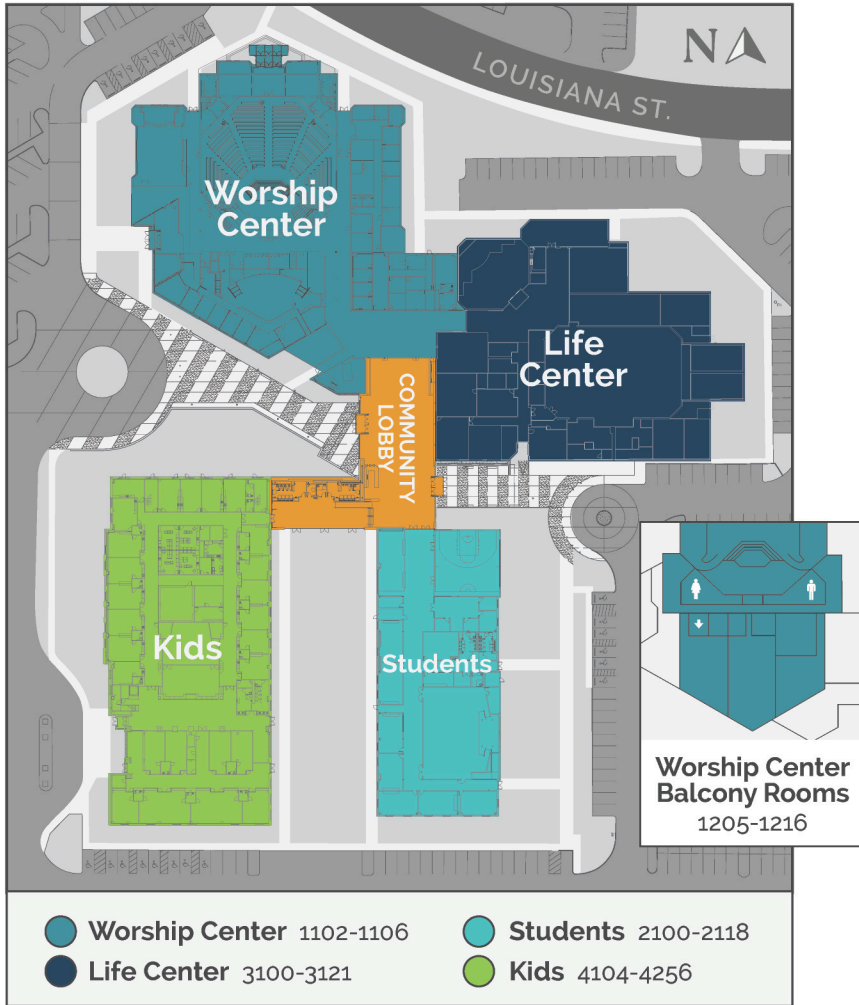

CAMPUS MAP

LIFE GROUPS

CHRIST-CENTERED COMMUNITY

Find Your People

Scan the QR code and we will help you find a group!

1/18/26

9:15 AM Hour

10:45 AM Hour

| | | |
|--|---|--|
| Life Stage 1: College & Young Adults | <i>College Life Group</i> Gym | <i>Young Adults</i> Rm 1215 |
| Life Stage 2: Early Married (No Children - Pre K) | <i>The Honeymooners</i> LC 3106C <i>The Patio</i> LC 3106B <i>The Table</i> LC 3106A | <i>None Currently</i> |
| Life Stage 3: Parents of Children (Kinder - 5th Grade) | <i>Kester/Hope</i> LC 3115 <i>The Journey</i> Kids Bldg 4256 <i>The Village</i> Kids Bldg 4255 | <i>Families Pursuing Community in Christ</i> Kids Bld 4256 |
| Life Stage 4: Parents of Children (6th Grade - College) | <i>Hagstrom/Toney</i> Multipurpose Rm <i>Pathfinders</i> LC 3112 <i>The Family Tree</i> LC 3113 <i>The Pursuit</i> LC 3114 | <i>Abide Group</i> Rm 1205 <i>Koinonia</i> Rm 1207 |
| Life Stage 5: Empty Nesters | <i>Cornerstone</i> Rm 1205 <i>Hill/Walker</i> Rm 1207 <i>Philos</i> Rm 1215 | <i>E4 Life Group</i> Kids Bld 4255 <i>Hayes/Bitting</i> Rm 1210 LC 3114 LC 3112 |
| Life Stage 6: Senior Adults & Retirees | <i>Coleman</i> Rm 1103 <i>J-Walkers</i> Rm 1216 <i>Oaxaca/Waite</i> Rm 1210 <i>Solid Rock</i> Chapel | <i>Agape</i> Multipurpose Rm <i>Ator/Williams</i> LC 3106C <i>Encouragers</i> LC 3113 <i>New Horizons</i> Fireside Rm <i>New Joy</i> Rm 1103 <i>New Ventures</i> Choir Room <i>Silver Servants</i> LC 3114 <i>Seasoned Saints</i> LC 3112 |
| Life Stage 7: Multi-Generational | <i>Compher</i> Fireside Room <i>Deaf Ministry</i> LC 3116 <i>Made to Multiply Multi-Gen</i> Rm 1213 <i>Women at the Well</i> Rm 1208 | <i>Fellowship (Adult Special Needs)</i> LC 3116 <i>Heartstrings</i> LC 3115 <i>New Life/Nueva Vida</i> Theater |

FOR KIDS

Birth - 5th grade
Groups available at 9:15
& 10:45 in the Kids Bldg

FOR STUDENTS

Middle School
(6th - 8th grades)
9:15 AM in the Student Bldg

High School
(9th - 12th grades)
10:45 AM in the Student Bldg