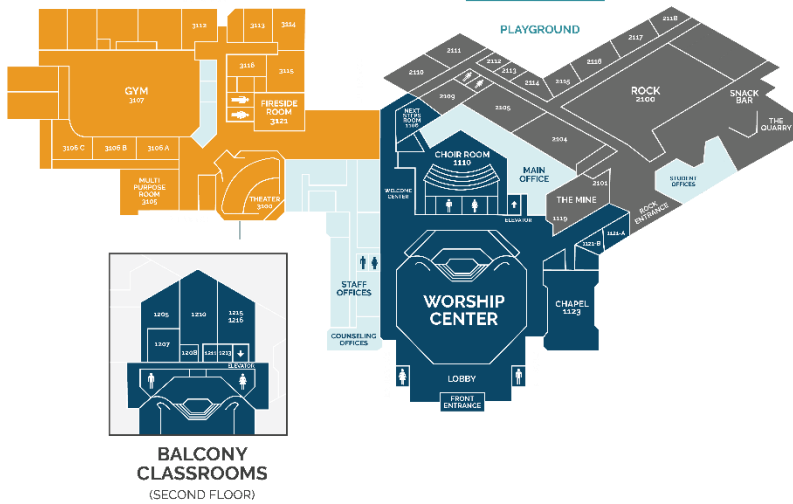

COLOR KEY

- Main Building**
1106 - 1216
- Rock (Students)**
2100 - 2118
- Family Life Center**
3100 - 3121
- Kids Building**
4104 - 4256
- Offices**

KIDS BUILDING (FIRST FLOOR)

KIDS BUILDING (SECOND FLOOR)

LIFE GROUPS

CHRIST-CENTERED COMMUNITY

LET US HELP YOU FIND A GROUP

We have groups that meet on and off campus. Scan the QR code and we'll help you find a group.

4.9.24

9:15 AM Hour

10:45 AM Hour

Life Stage 1:
College &
Young Adults

None Currently

Young Adults
College

FLC 3115
Rm 1213

Life Stage 2:
Early Married
(No Children - Pre K)

The Table
Kester/Hope

FLC 3113
FLC 3115

Life Stage 3:
Parents of Children
(Kinder - 5th Grade)

The Journey
Hagstrom/Toney