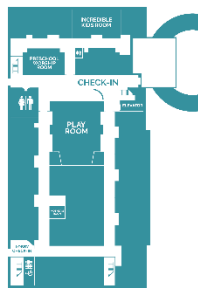

COLOR KEY

- Main Building**
1106 - 1216
- Rock (Students)**
2100 - 2118
- Family Life Center**
3100 - 3121
- Kids Building**
4104 - 4256
- Offices**

KIDS BUILDING (FIRST FLOOR)

KIDS BUILDING (SECOND FLOOR)

LIFE GROUPS

CHRIST-CENTERED COMMUNITY

LET US HELP YOU FIND A GROUP

We have groups that meet on and off campus. Scan the QR code and we'll help you find a group.

4.9.24

9:15 AM Hour

10:45 AM Hour

Life Stage 1:
College &
Young Adults

None Currently

Young Adults
College

FLC 3115
Rm 1213

Life Stage 2:
Early Married
(No Children - Pre K)

The Table
Kester/Hope

FLC 3113
FLC 3115

Life Stage 3:
Parents of Children
(Kinder - 5th Grade)

The Journey
Hagstrom/Toney