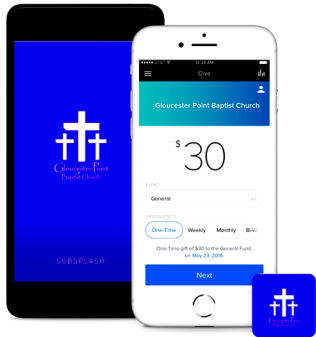

Welcome To Gloucester Point Baptist Church

Gloucester Point Baptist Church
Available in App Stores

Give in 3 Steps!

Fast and Easy Giving
Gloucester Point Baptist Church

①

Open the app

②

Tap the menu icon (☰)
and select Give