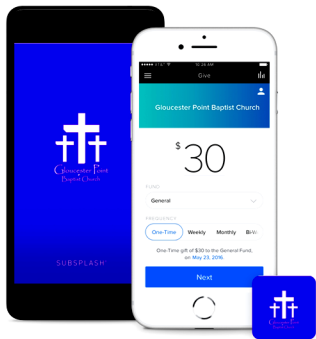

Gloucester Point Baptist Church

Available in App Stores

## Give in 3 Steps!

Fast and Easy Giving  
Gloucester Point Baptist Church

①

Open the app

②

Tap the menu icon (≡)  
and select Give

③

Enter you gift