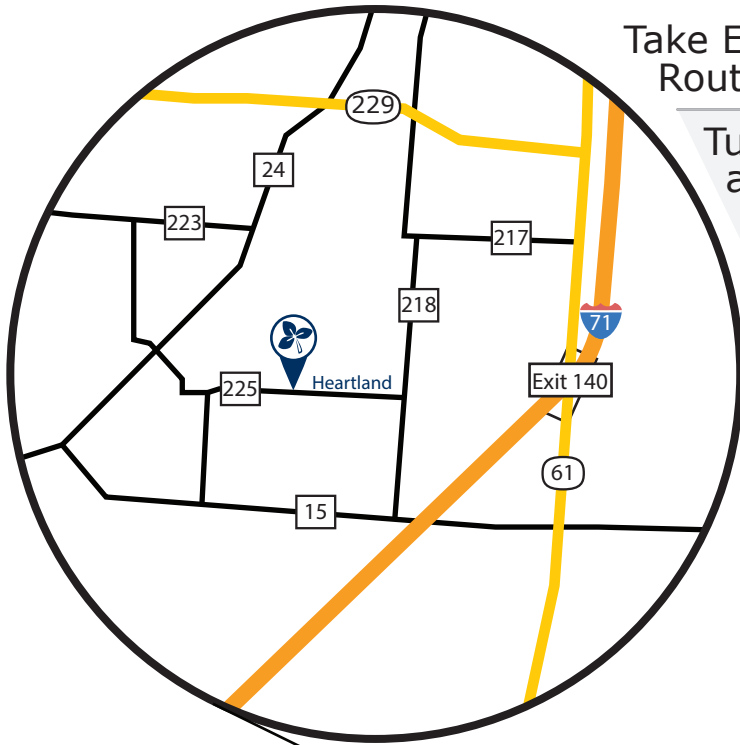

HEARTLAND

DRIVING DIRECTIONS

3201 COUNTY RD 225, MARENGO , OH 43334

FROM I - 71

Take Exit 140, and go south on State Route 61

Turn right (west) on County Road 15 also called West Liberty Mt Vernon Road

Note: County Road 15 will go back over I-71

Turn right (north) on County Road 218 also called Berkshire-South Woodbury Road

Turn left (west) on County Road 225 also called West Liberty East Road

The entrance to Heartland is on the right!

FROM ROUTE 23

Turn east on State Route 229

Note: Continue through the town of Ashley

Turn right (south) on County Road 218 also called Berkshire-South Woodbury Road

Note: you will come to a sharp left curve.

After the curve, Turn right to stay on Country Road 218

Turn right (west) on County Road 225 also called West Liberty East Road

The entrance to Heartland is on the right!