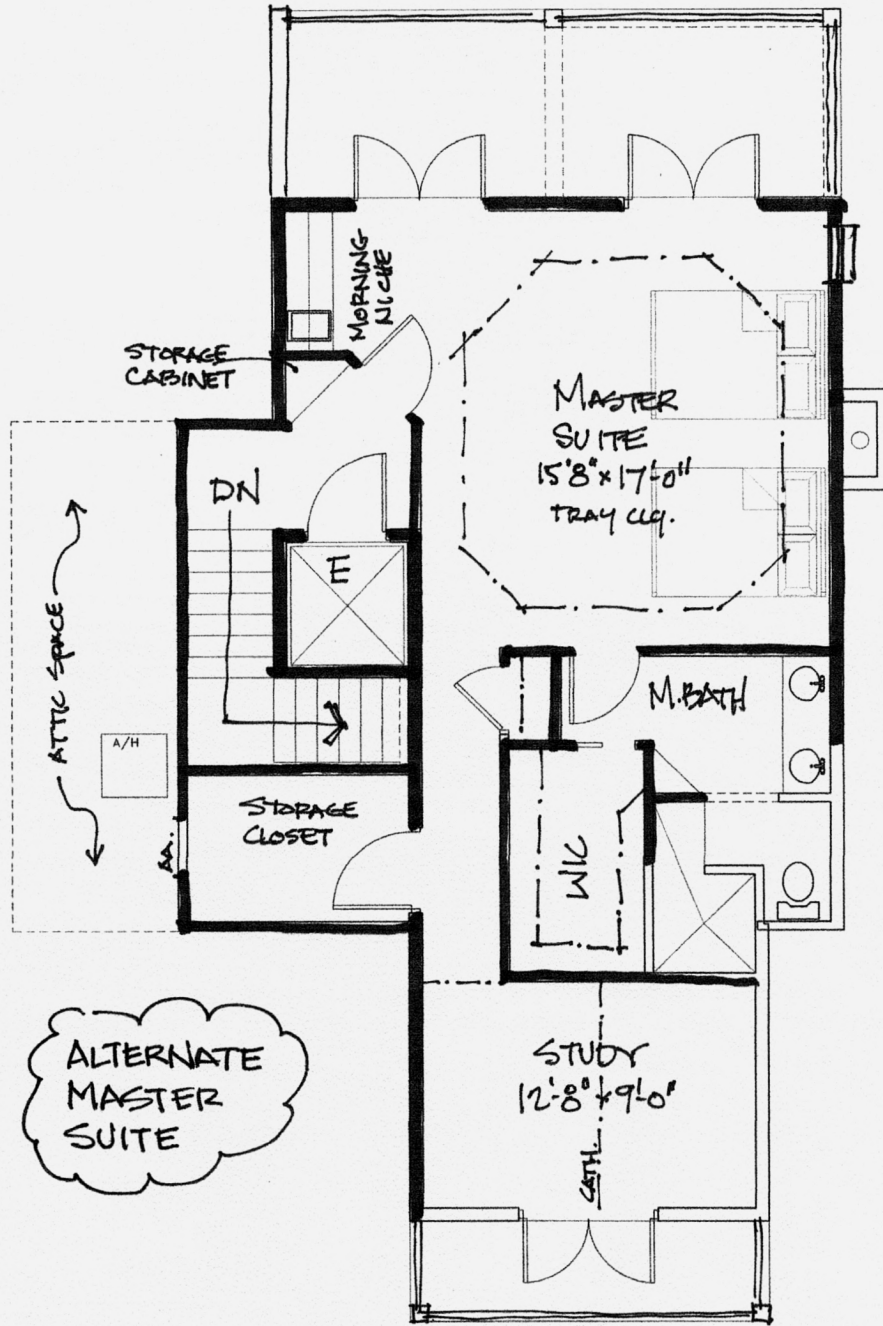

3RD LEVEL *opt. #3*

#11-2410

© David R. Mango Design Group, Inc.

www.davidmangodesign.com

David R. Mango Design Group, Inc. is the sole owner of this COPYRIGHTED design and reserves the right to make modifications to design without notice. Any reproduction of this design in whole or in part without the written consent of DRM Design Group, is prohibited. This design is protected under Federal Copyright Laws.