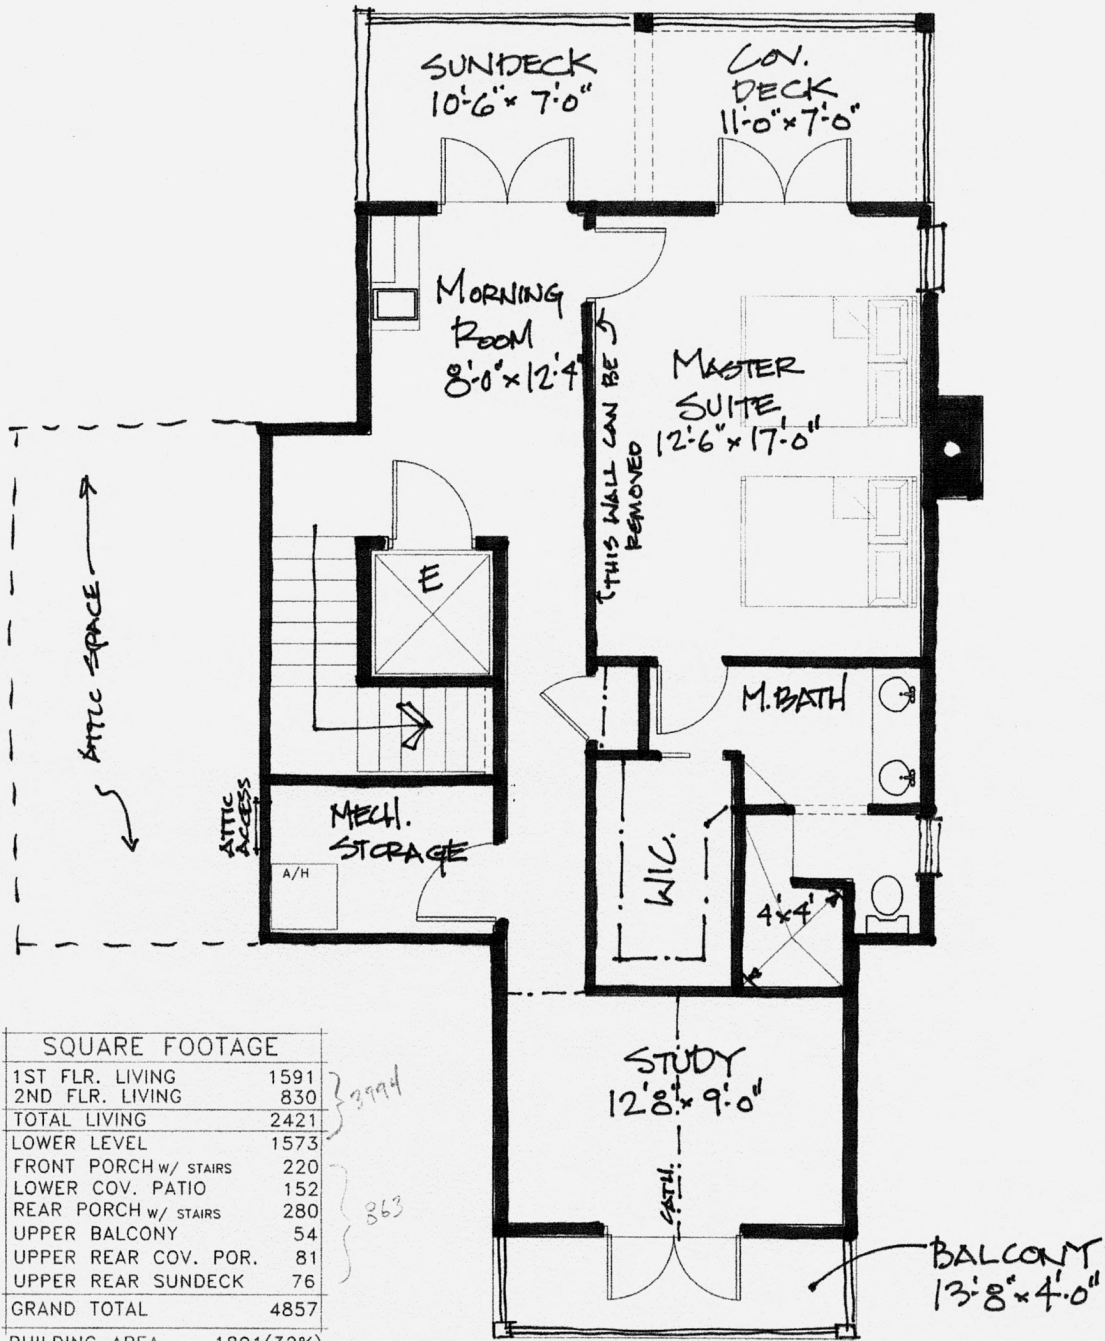

©Mango
352-544-0848
Design

#11-2410

©Mango
352.544.0848
Design

SOUTHEAST VIEW
NTS

#11-2410

OUTDOOR SHOWER

LOWER LEVEL

11-2410

SQUARE FOOTAGE	
1ST FLR. LIVING	1591
2ND FLR. LIVING	830
TOTAL LIVING	2421
LOWER LEVEL	1573
FRONT PORCH w/ STAIRS	220
LOWER COV. PATIO	152
REAR PORCH w/ STAIRS	280
UPPER BALCONY	54
UPPER REAR COV. POR.	81
UPPER REAR SUNDECK	76
GRAND TOTAL	4857
BUILDING AREA	1891(32%)