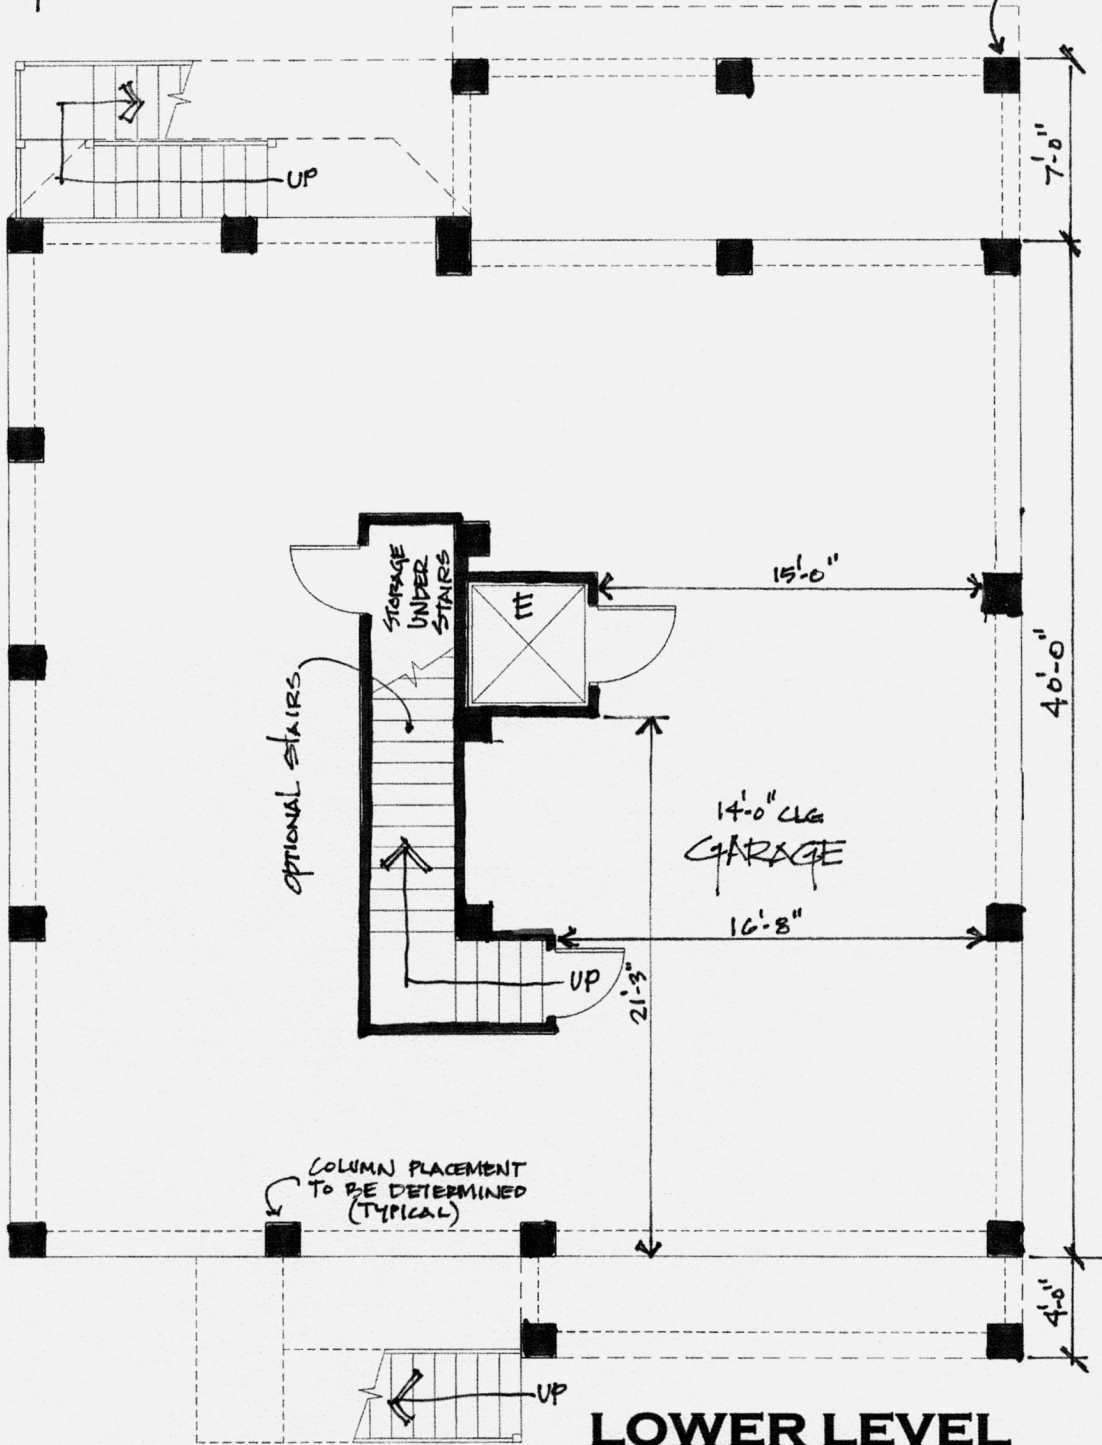

©Mango
352-544-0848
Design

#11-2410

©Mango
352.544.0848
Design

SOUTHEAST VIEW
NTS

#11-2410

OUTDOOR SHOWER

LOWER LEVEL

11-2410

SQUARE FOOTAGE	
1ST FLR. LIVING	1591
2ND FLR. LIVING	830
TOTAL LIVING	2421
LOWER LEVEL	1573
FRONT PORCH w/ STAIRS	220
LOWER COV. PATIO	152
REAR PORCH w/ STAIRS	280
UPPER BALCONY	54
UPPER REAR COV. POR.	81
UPPER REAR SUNDECK	76
GRAND TOTAL	4857
BUILDING AREA	1891(32%)