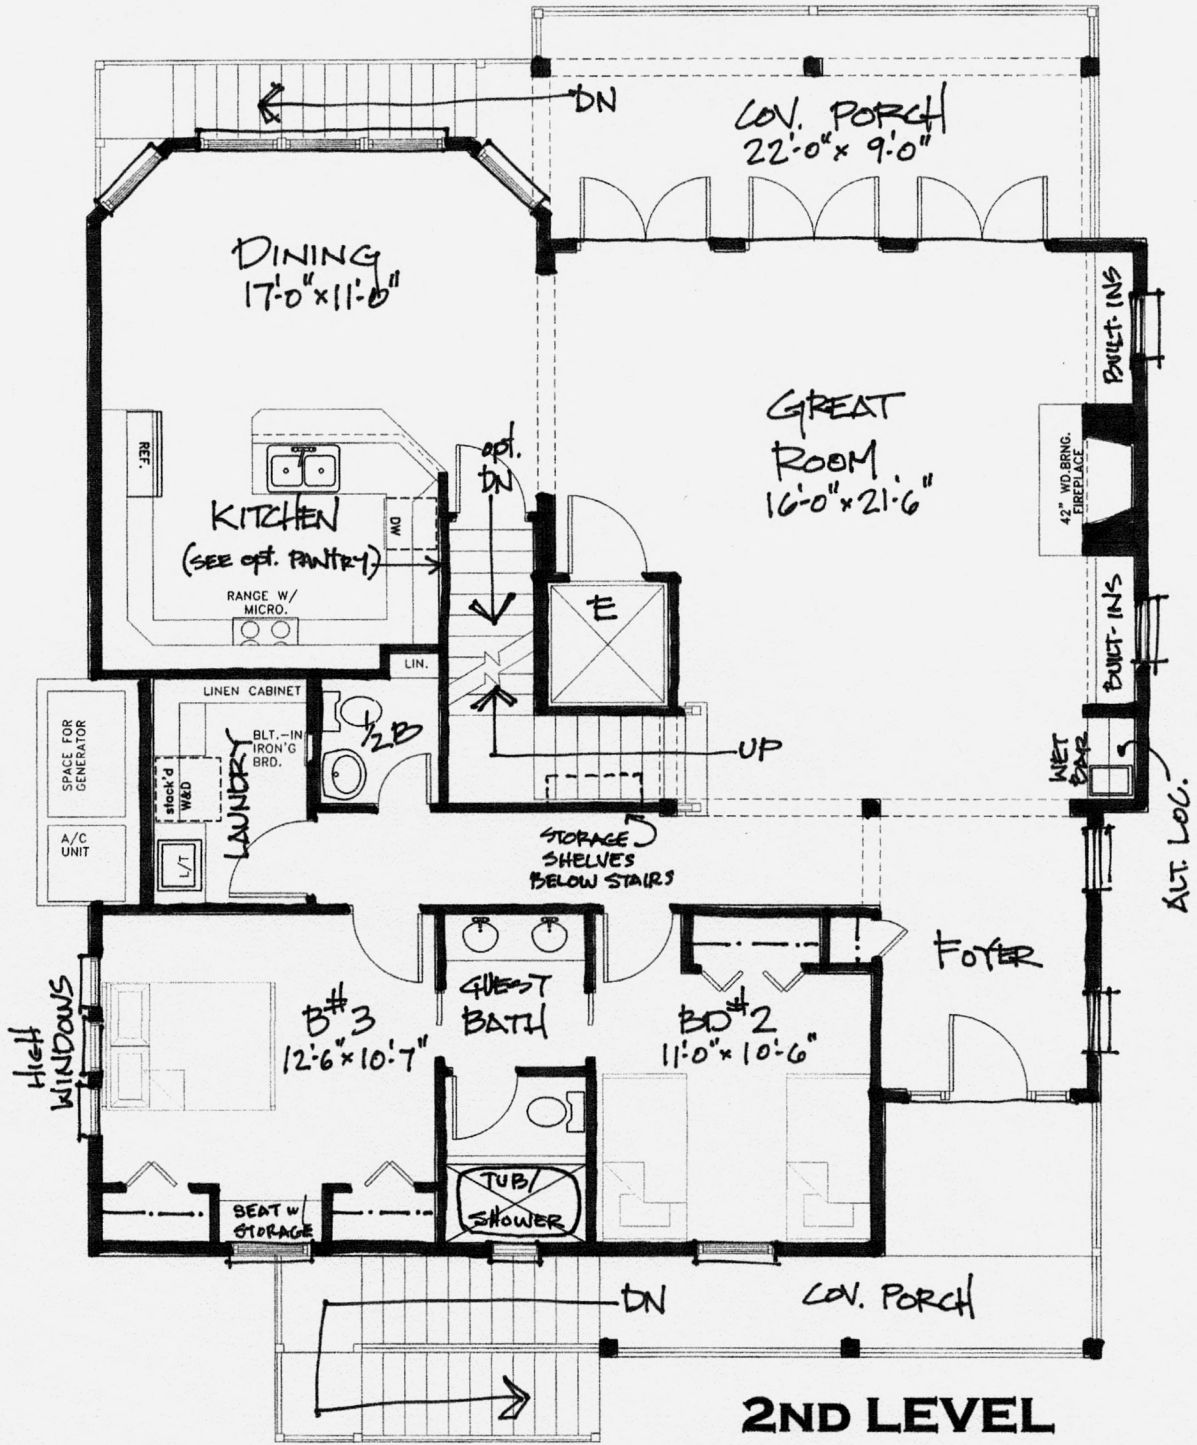

2ND LEVEL

#11-2410

© David R. Mango Design Group, Inc.
www.davidmangodesign.com

352.544.0848

David R. Mango Design Group, Inc. is the sole owner of this COPYRIGHTED design and reserves the right to make modifications to design without notice. Any reproduction of this design in whole or in part without the written consent of DRM Design Group, is prohibited. This design is protected under Federal Copyright Laws.