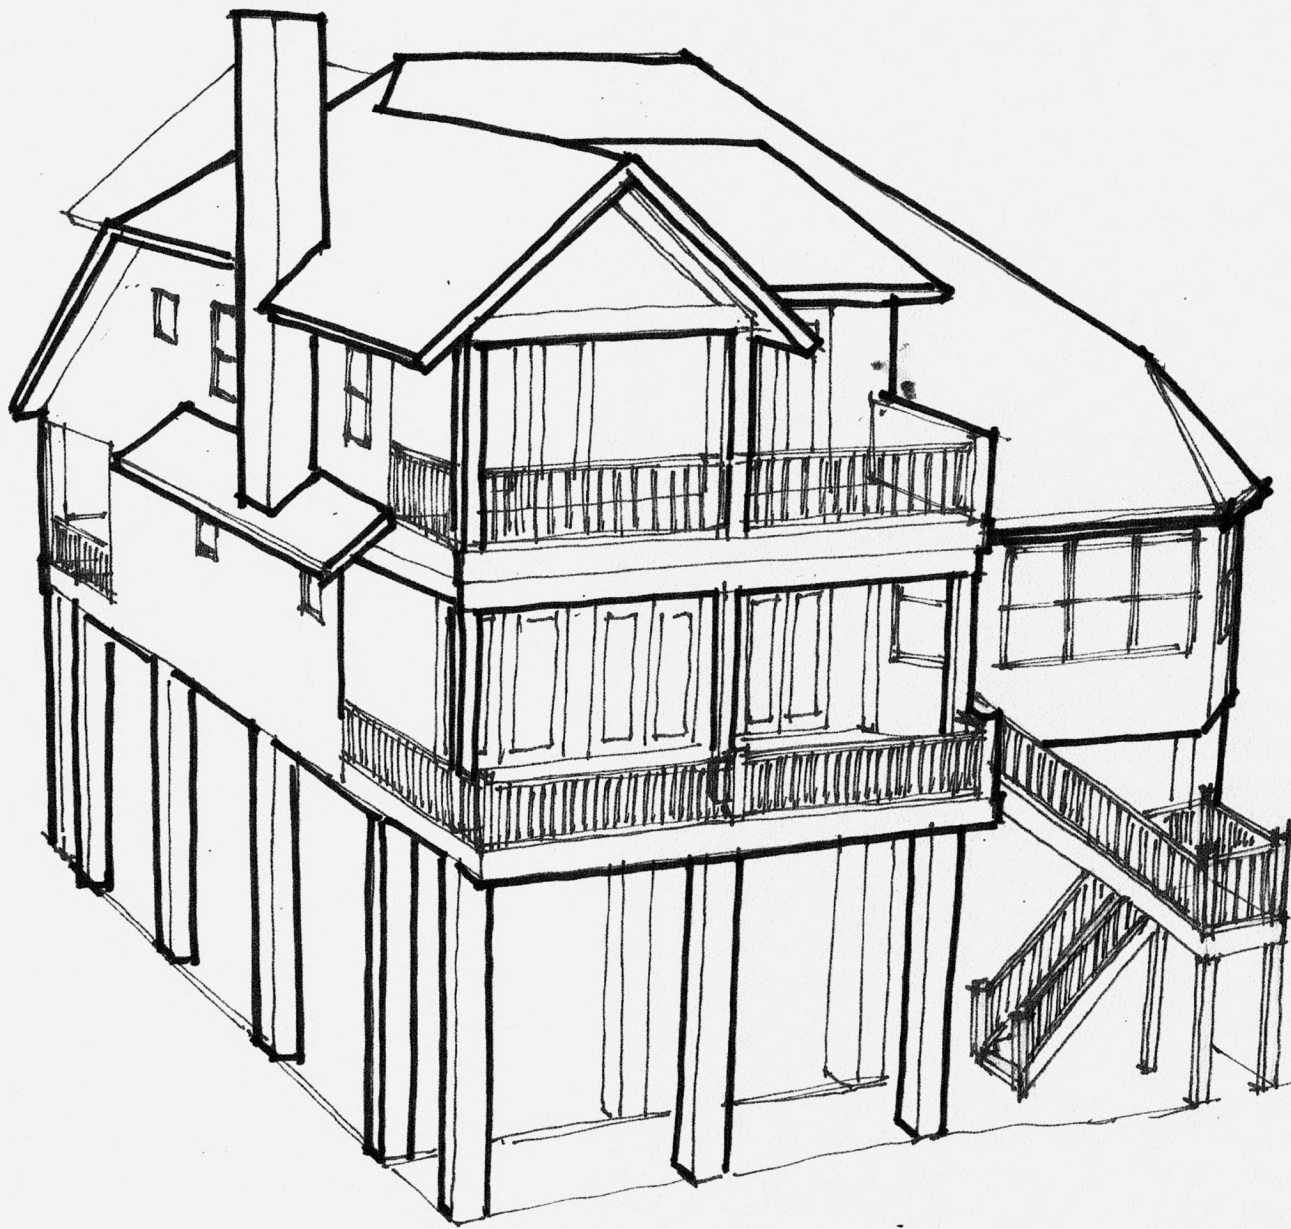

©Mango
352-544-0848
Design

#11-2410

©Mango
352.544.0848
Design

SOUTHEAST VIEW
NTS

#11-2410

OUTDOOR SHOWER

LOWER LEVEL

11-2410

SQUARE FOOTAGE	
1ST FLR. LIVING	1591
2ND FLR. LIVING	830
TOTAL LIVING	2421
LOWER LEVEL	1573
FRONT PORCH w/ STAIRS	220
LOWER COV. PATIO	152
REAR PORCH w/ STAIRS	280
UPPER BALCONY	54
UPPER REAR COV. POR.	81
UPPER REAR SUNDECK	76
GRAND TOTAL	4857
BUILDING AREA	1891(32%)