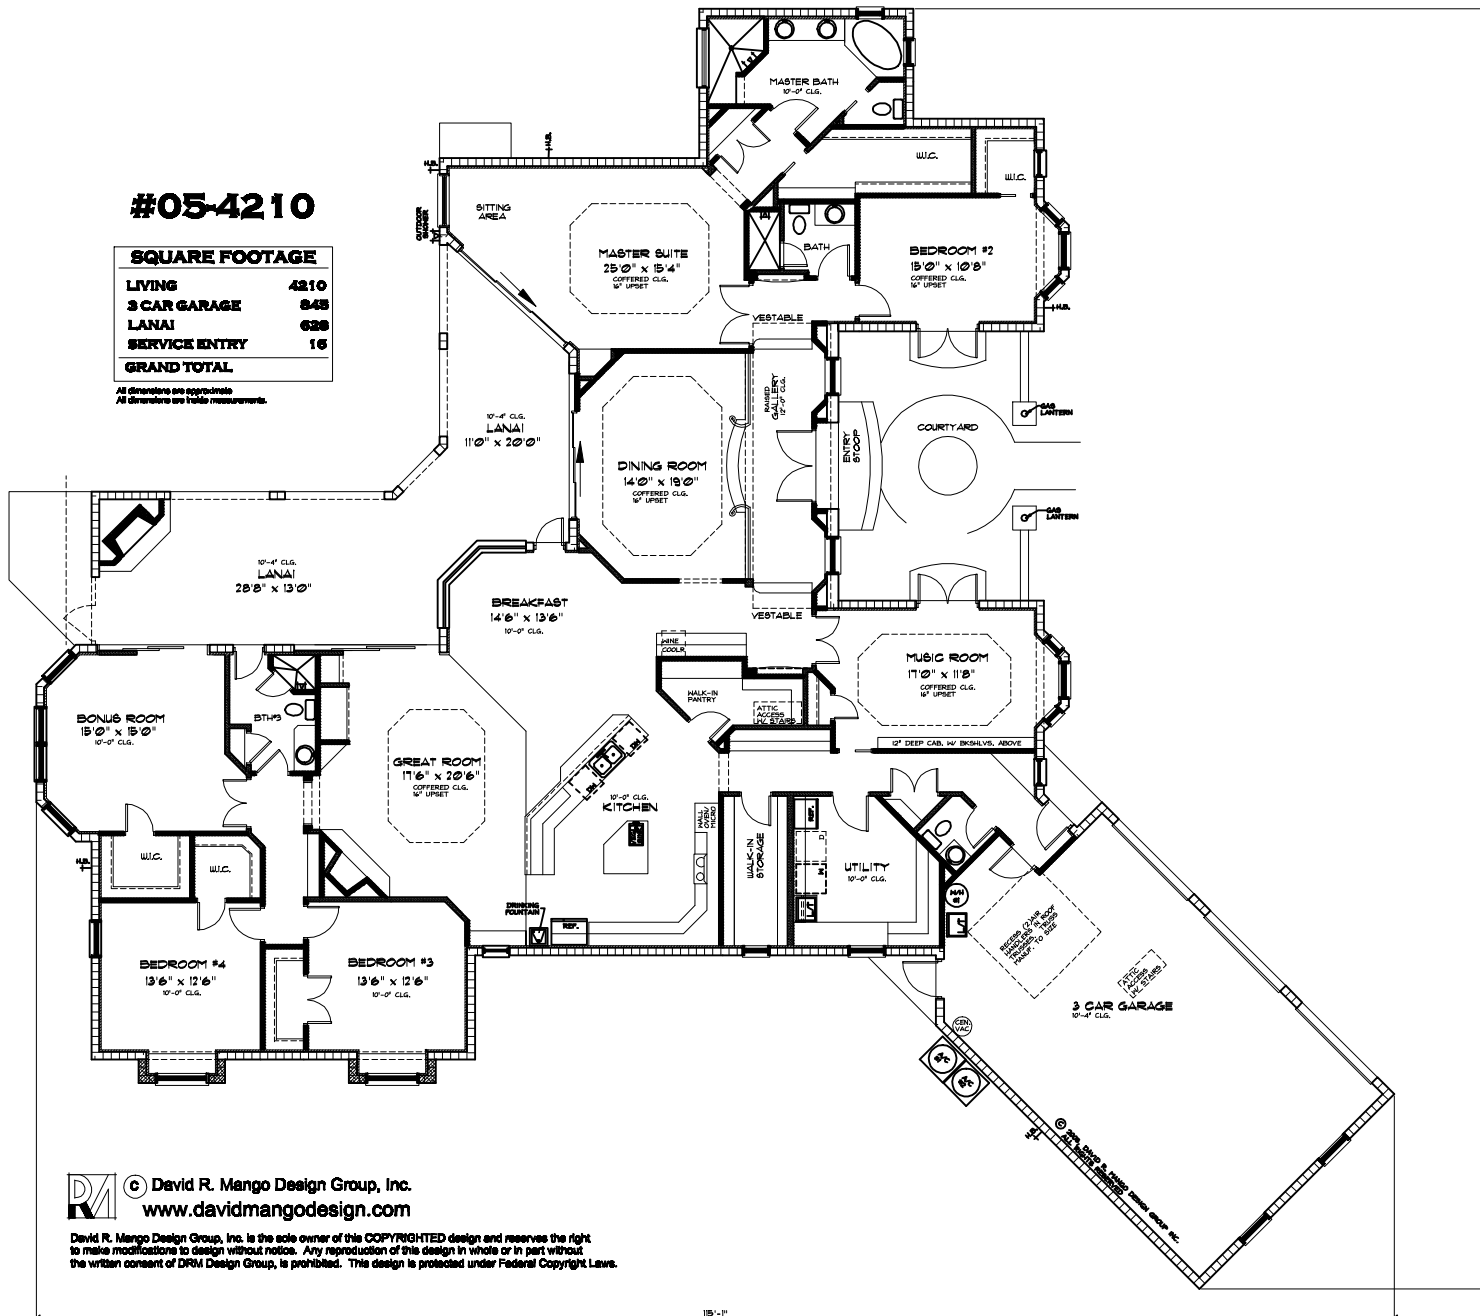

#05-4210

SQUARE FOOTAGE	
LIVING	4810
3 CAR GARAGE	848
LANAI	628
SERVICE ENTRY	16
GRAND TOTAL	

DRM © David R. Mango Design Group, Inc.
www.davidmangodesign.com