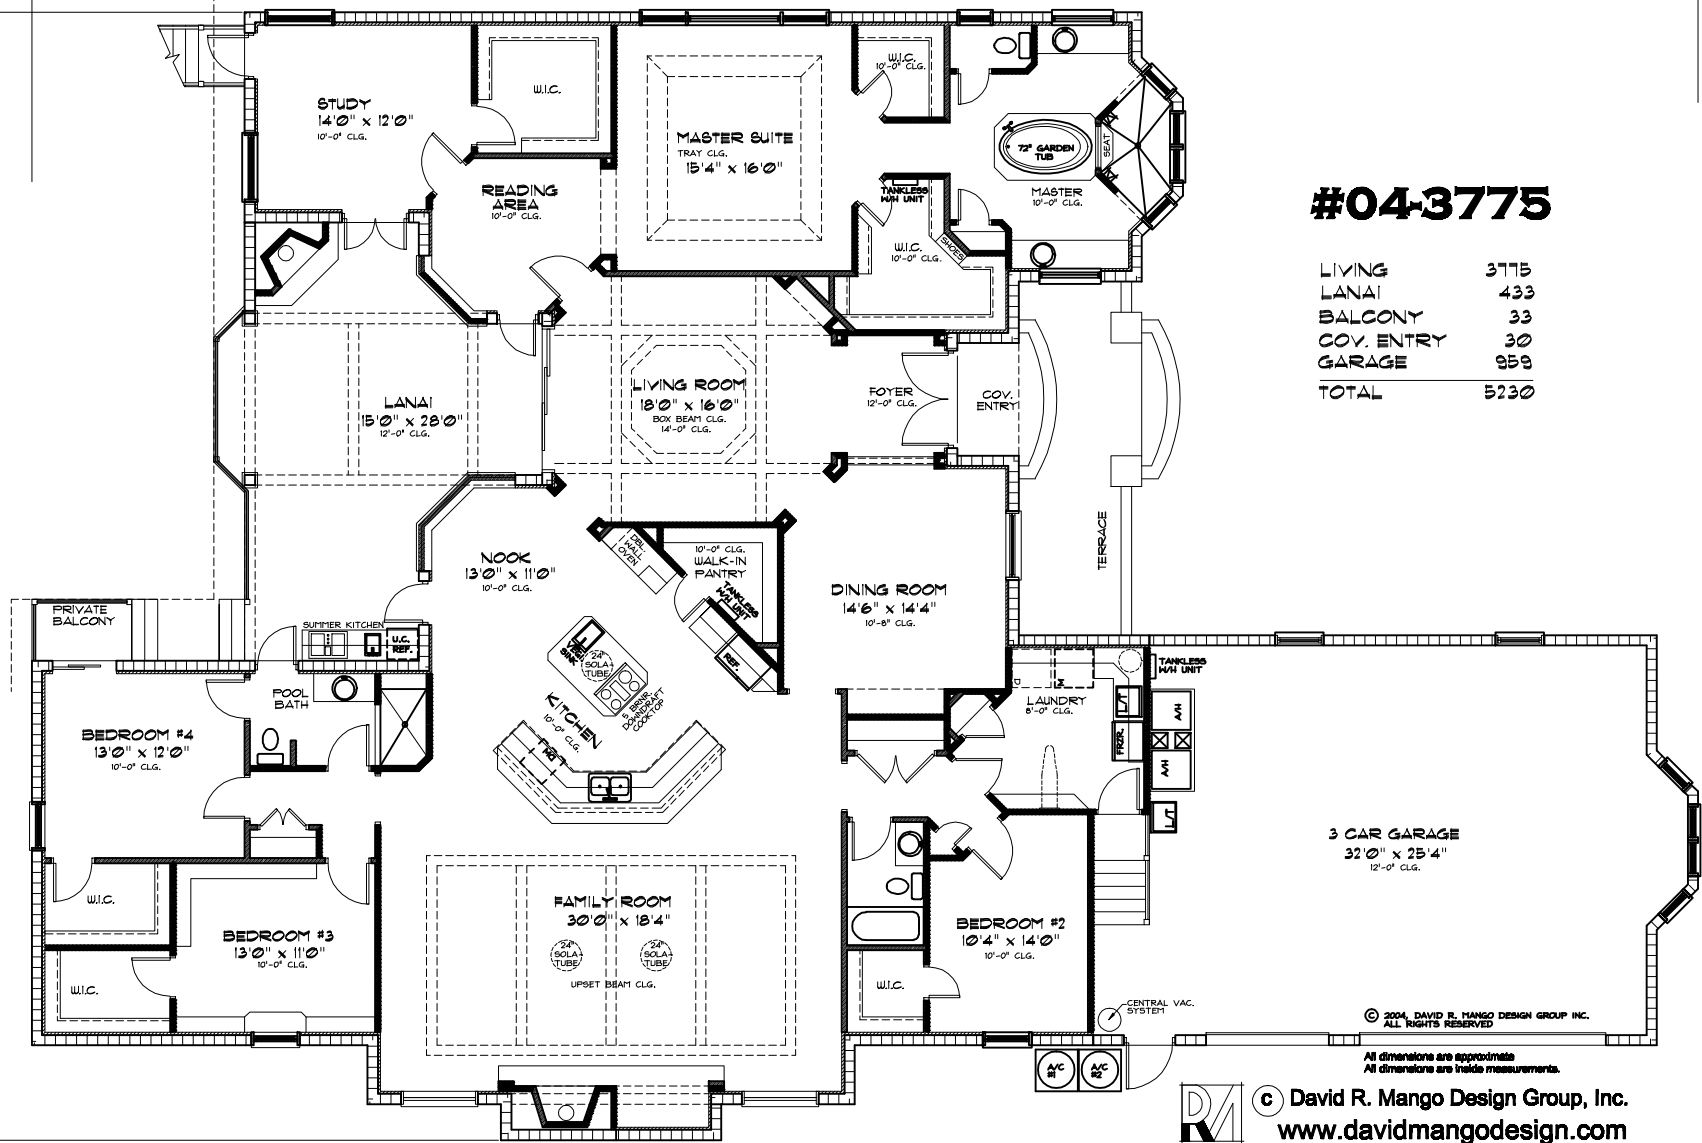

108'-4"

73'-4"

#04-3775

LIVING	3775
LANAI	433
BALCONY	33
COV. ENTRY	30
GARAGE	959
TOTAL	5230

© 2004, DAVID R. MANGO DESIGN GROUP INC. ALL RIGHTS RESERVED

DRM © David R. Mango Design Group, Inc.
www.davidmangodesign.com

David R. Mango Design Group, Inc. is the sole owner of this COPYRIGHTED design and reserves the right to make modifications to design without notice. Any reproduction of this design in whole or in part without the written consent of DRM Design Group, is prohibited. This design is protected under Federal Copyright Laws.