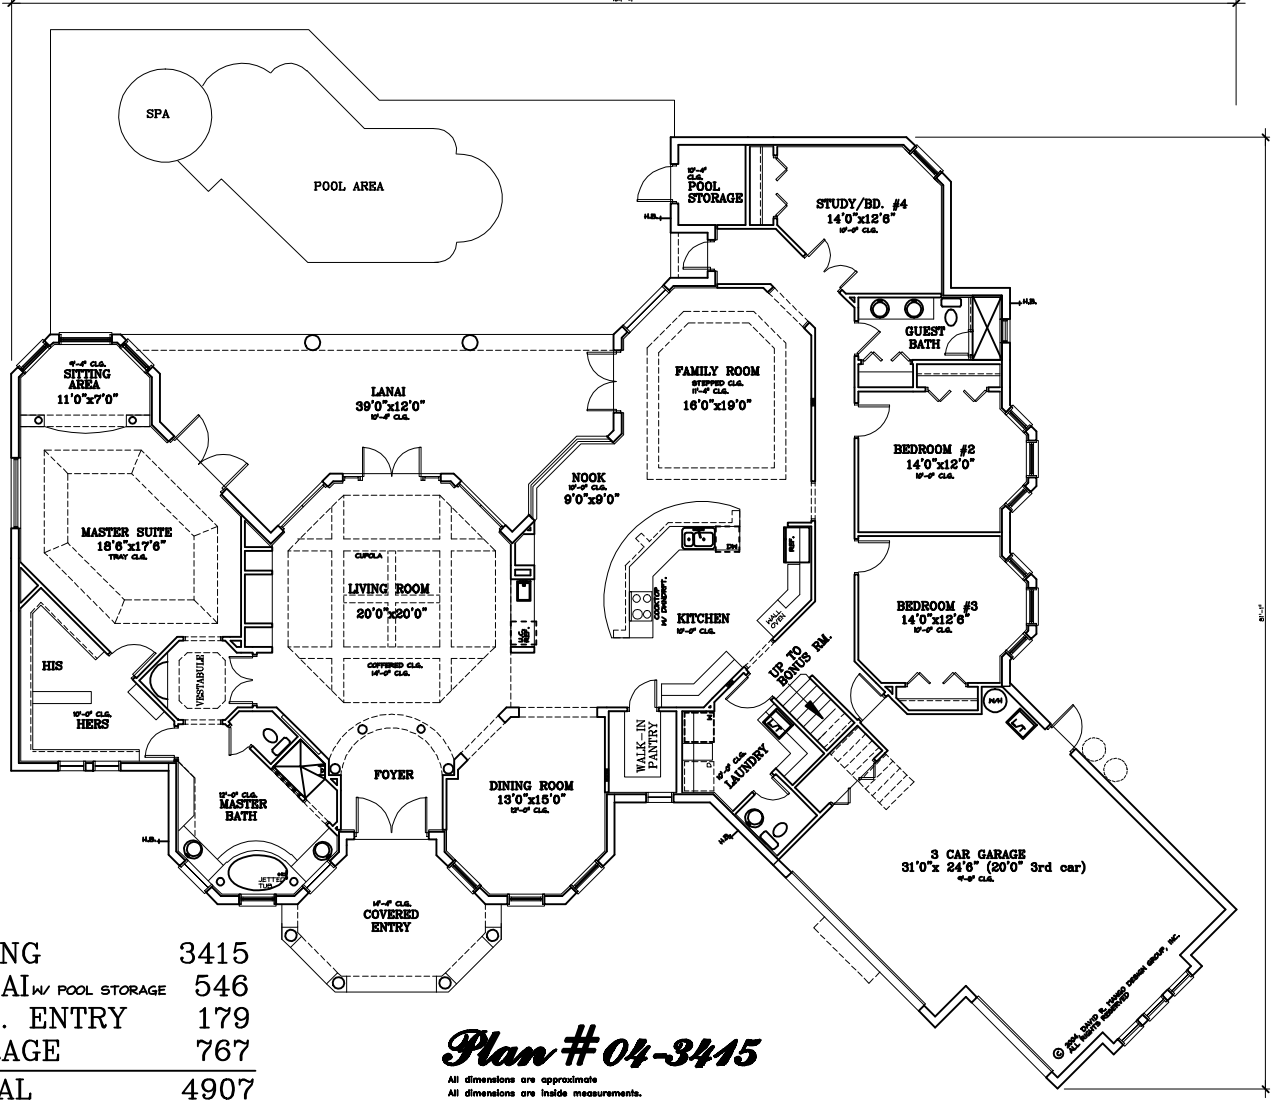

LIVING	3415
LANAI w/ POOL STORAGE	546
COV. ENTRY	179
GARAGE	767
TOTAL	4907
BONUS ROOM	402

Plan # 04-3415

© David R. Mango Design Group, Inc.
www.davidmangodesign.com

David R. Mango Design Group, Inc. is the sole owner of this COPYRIGHTED design and reserves the right to make modifications to design without notice. Any reproduction of this design in whole or in part without the written consent of DRM Design Group, is prohibited. This design is protected under Federal Copyright Laws.