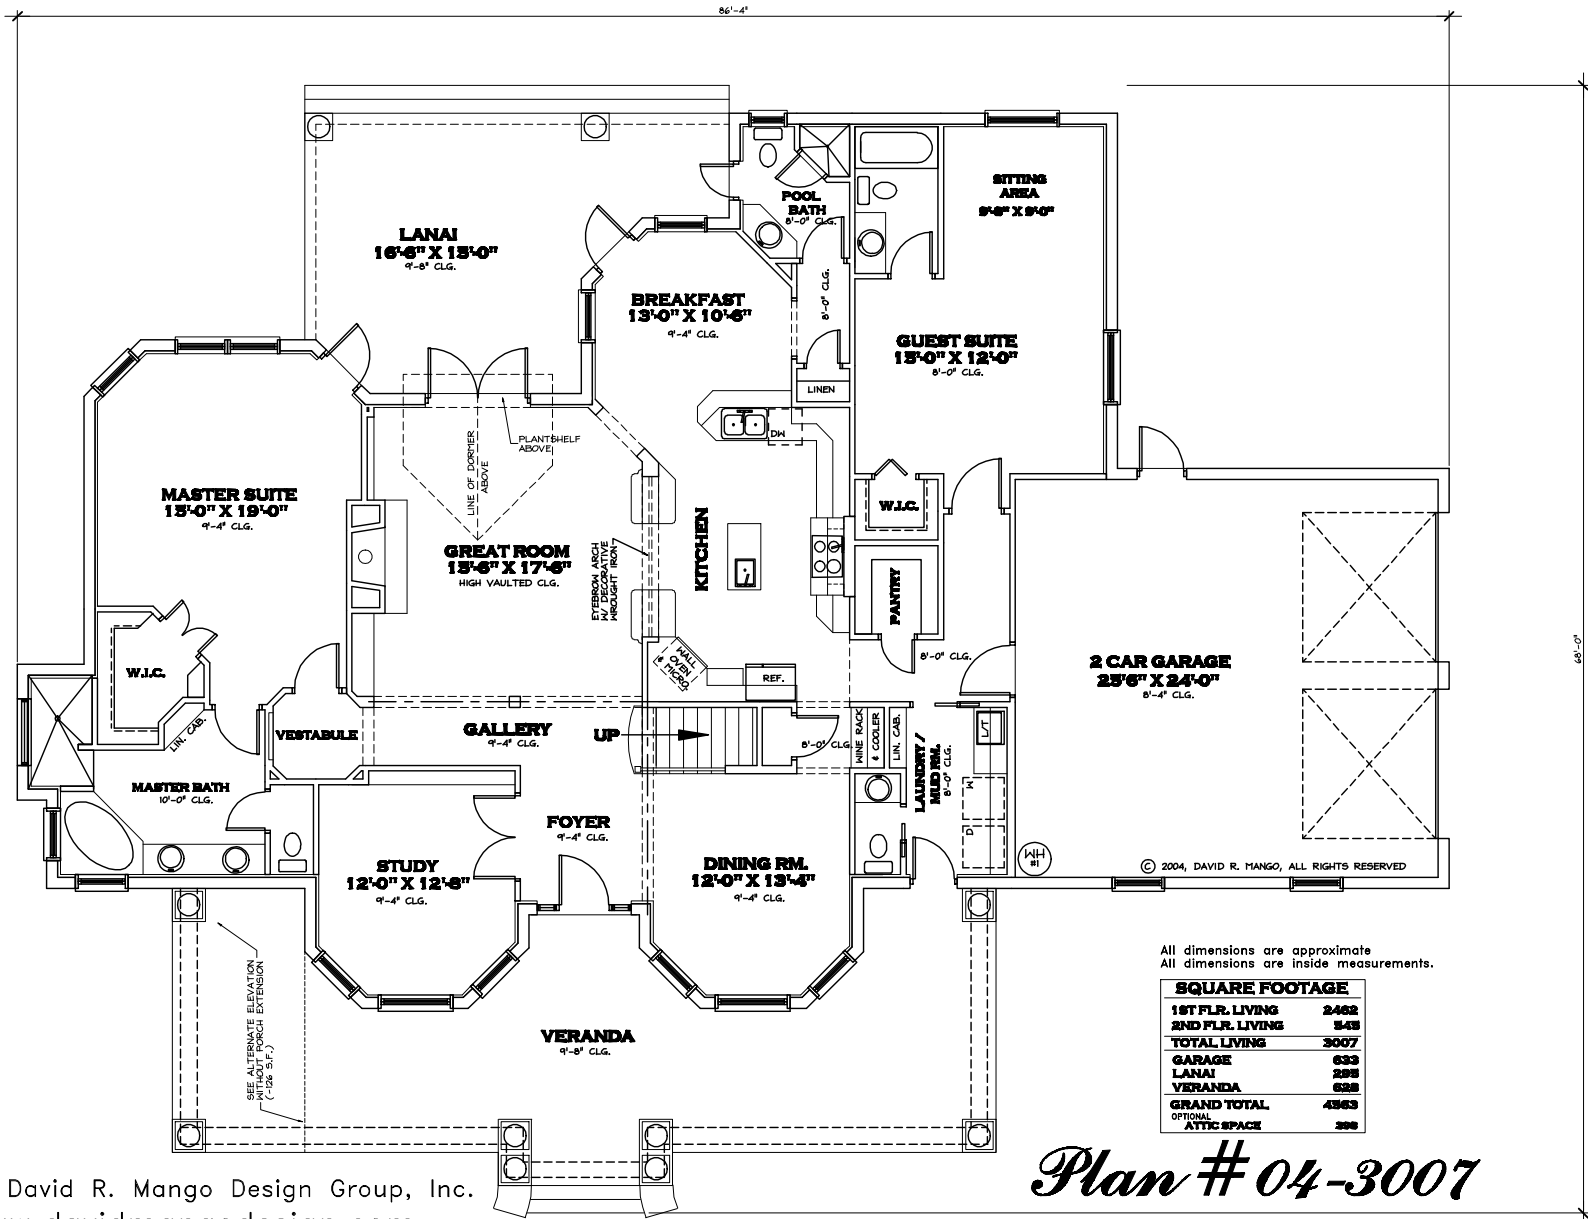

 © David R. Mango Design Group, Inc.
www.davidmangodesign.com

Plan # 04-3007

FIRST FLOOR PLAN

David R. Mango Design Group, Inc. is the sole owner of this COPYRIGHTED design and reserves the right to make modifications to design without notice. Any reproduction of this design in whole or in part without the written consent of DRM Design Group, is prohibited. This design is protected under Federal Copyright Laws.

SECOND FLOOR PLAN

All dimensions are approximate
 All dimensions are inside measurements.

Plan # 04-3007

© David R. Mango Design Group, Inc.
www.davidmangodesign.com

David R. Mango Design Group, Inc. is the sole owner of this COPYRIGHTED design and reserves the right to make modifications to design without notice. Any reproduction of this design in whole or in part without the written consent of DRM Design Group, is prohibited. This design is protected under Federal Copyright Laws.