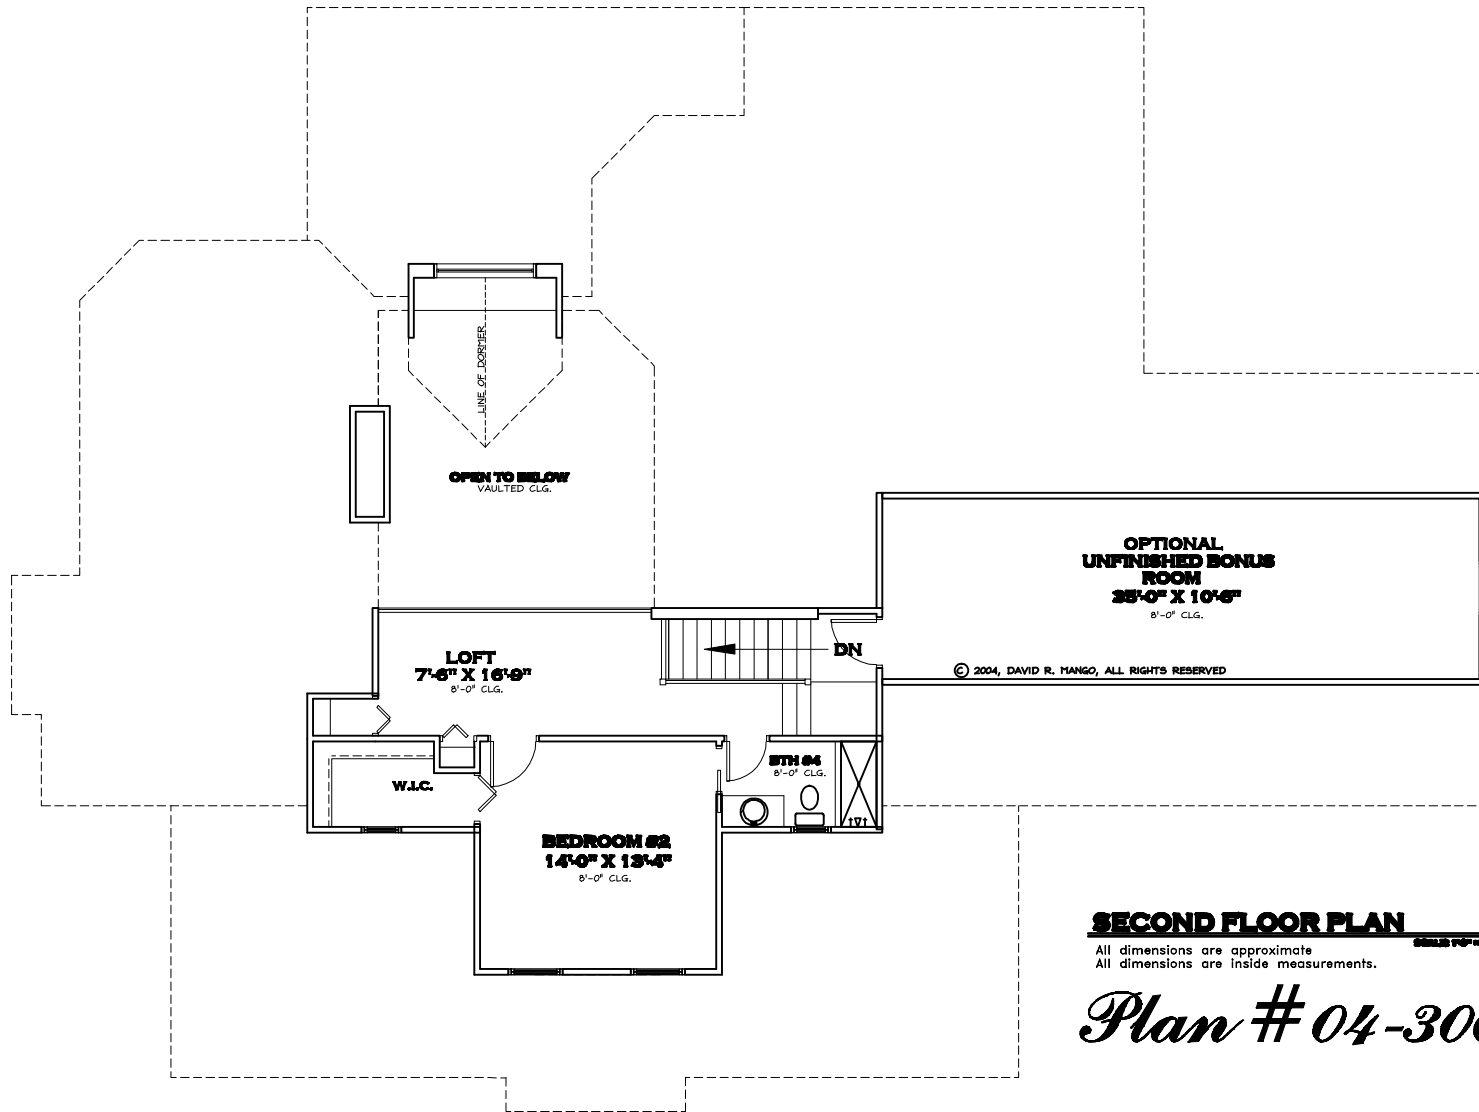

 © David R. Mango Design Group, Inc.
www.davidmangodesign.com

Plan # 04-3007

FIRST FLOOR PLAN

David R. Mango Design Group, Inc. is the sole owner of this COPYRIGHTED design and reserves the right to make modifications to design without notice. Any reproduction of this design in whole or in part without the written consent of DRM Design Group, is prohibited. This design is protected under Federal Copyright Laws.

SECOND FLOOR PLAN

All dimensions are approximate
 All dimensions are inside measurements.

Plan # 04-3007

© David R. Mango Design Group, Inc.
www.davidmangodesign.com

David R. Mango Design Group, Inc. is the sole owner of this COPYRIGHTED design and reserves the right to make modifications to design without notice. Any reproduction of this design in whole or in part without the written consent of DRM Design Group, is prohibited. This design is protected under Federal Copyright Laws.