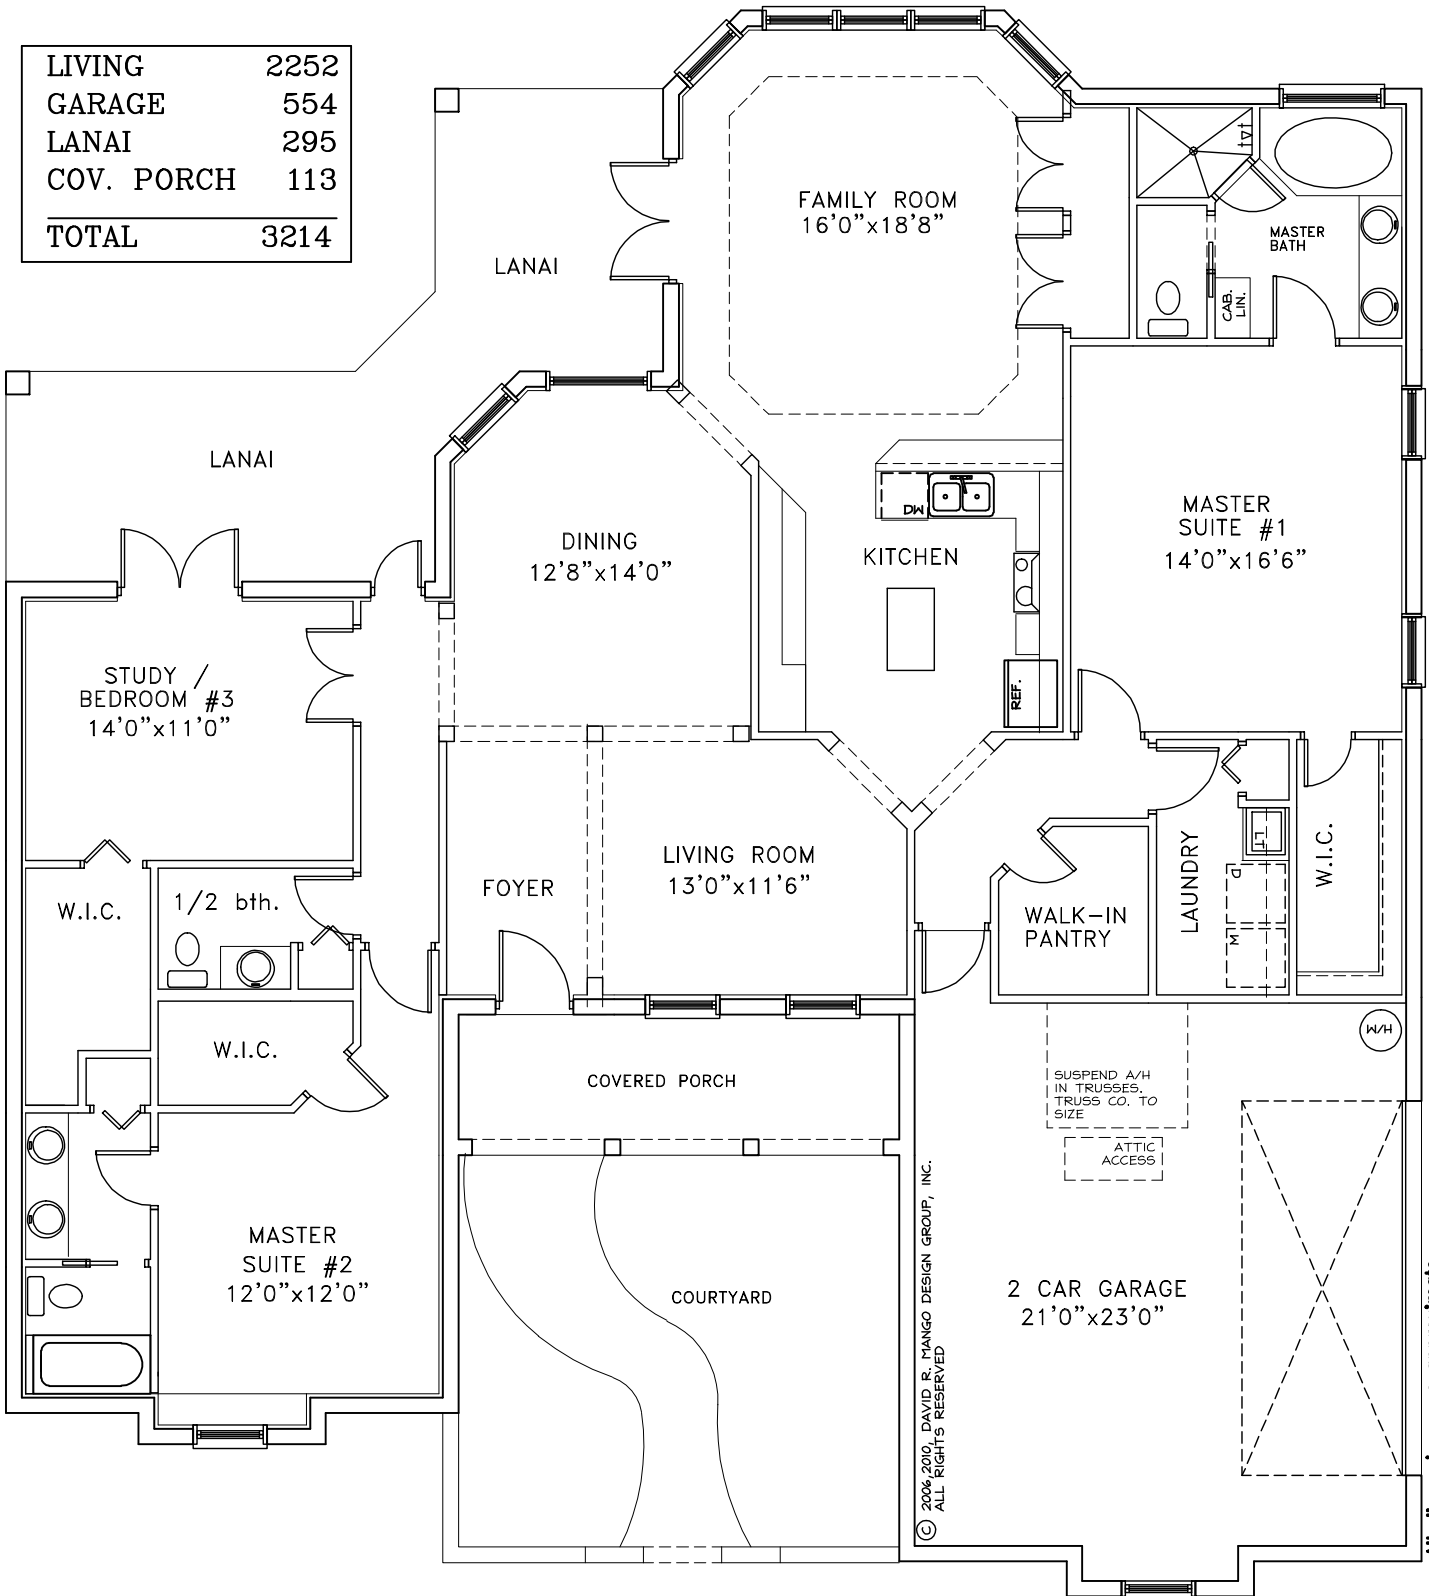

©Mango
Design

LIVING	2252
GARAGE	554
LANAI	295
COV. PORCH	113
TOTAL	3214

All dimensions are approximate. All dimensions are inside measurements.

© David R. Mango Design Group, Inc.
www.davidmangodesign.com