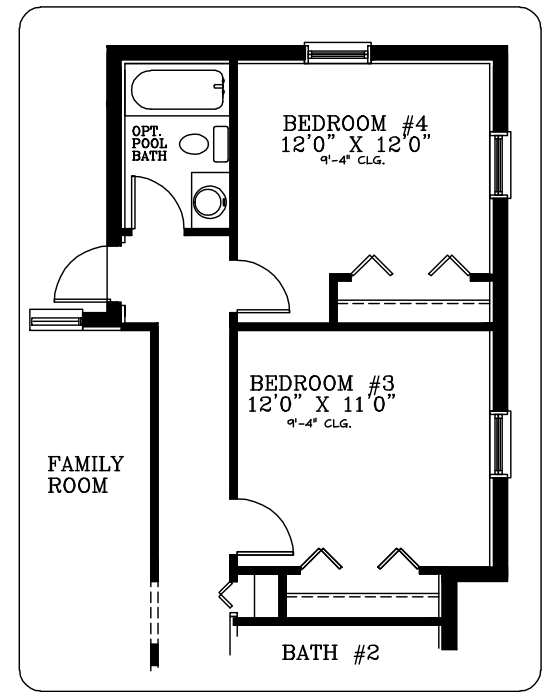

Plan# 01-2105

SHOWN WITH OPTIONAL SIDE ENTRY GARAGE

4th BEDROOM OPTION

© David R. Mango Design Group, Inc.
www.davidmangodesign.com

David R. Mango Design Group, Inc. is the sole owner of this COPYRIGHTED design and reserves the right to make modifications to design without notice. Any reproduction of this design in whole or in part without the written consent of DRM Design Group, is prohibited. This design is protected under Federal Copyright Laws.