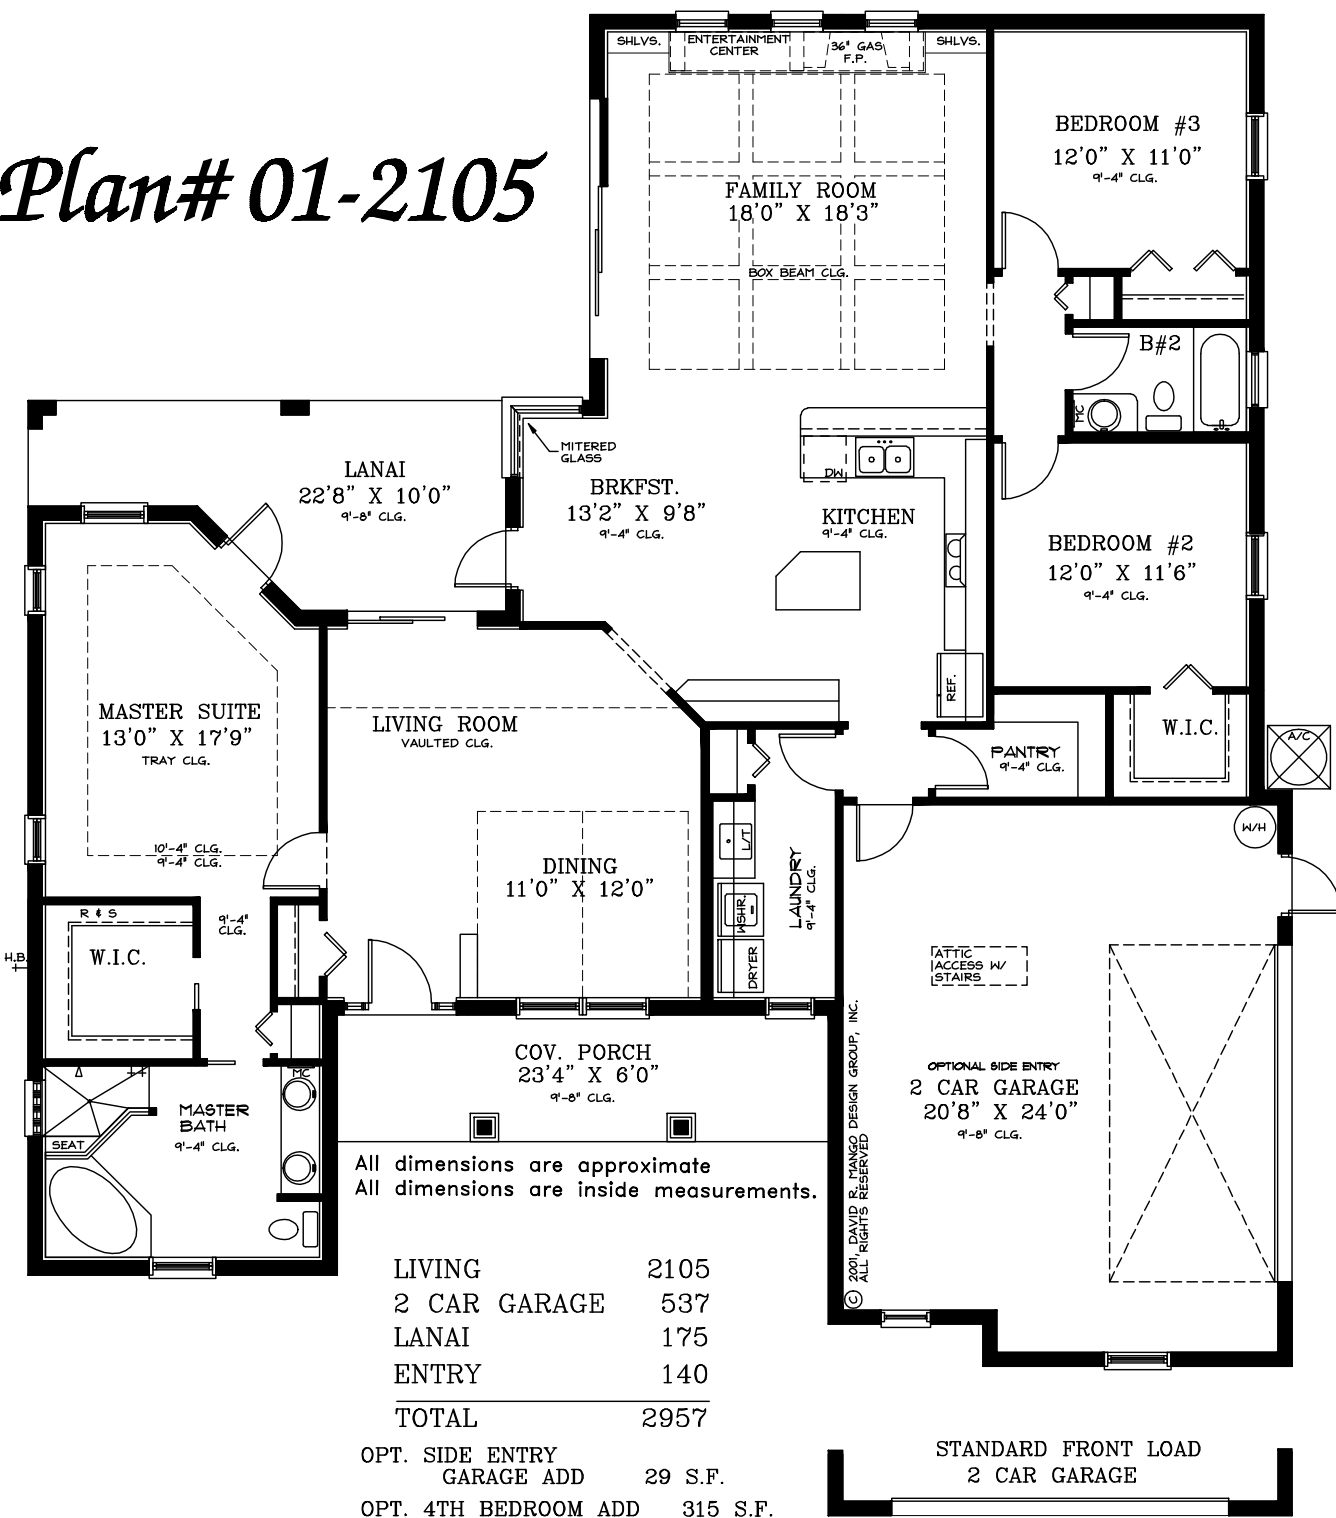

Plan# 01-2105

SHOWN WITH OPTIONAL SIDE ENTRY GARAGE

4th BEDROOM OPTION

© David R. Mango Design Group, Inc.
www.davidmangodesign.com

David R. Mango Design Group, Inc. is the sole owner of this COPYRIGHTED design and reserves the right to make modifications to design without notice. Any reproduction of this design in whole or in part without the written consent of DRM Design Group, is prohibited. This design is protected under Federal Copyright Laws.