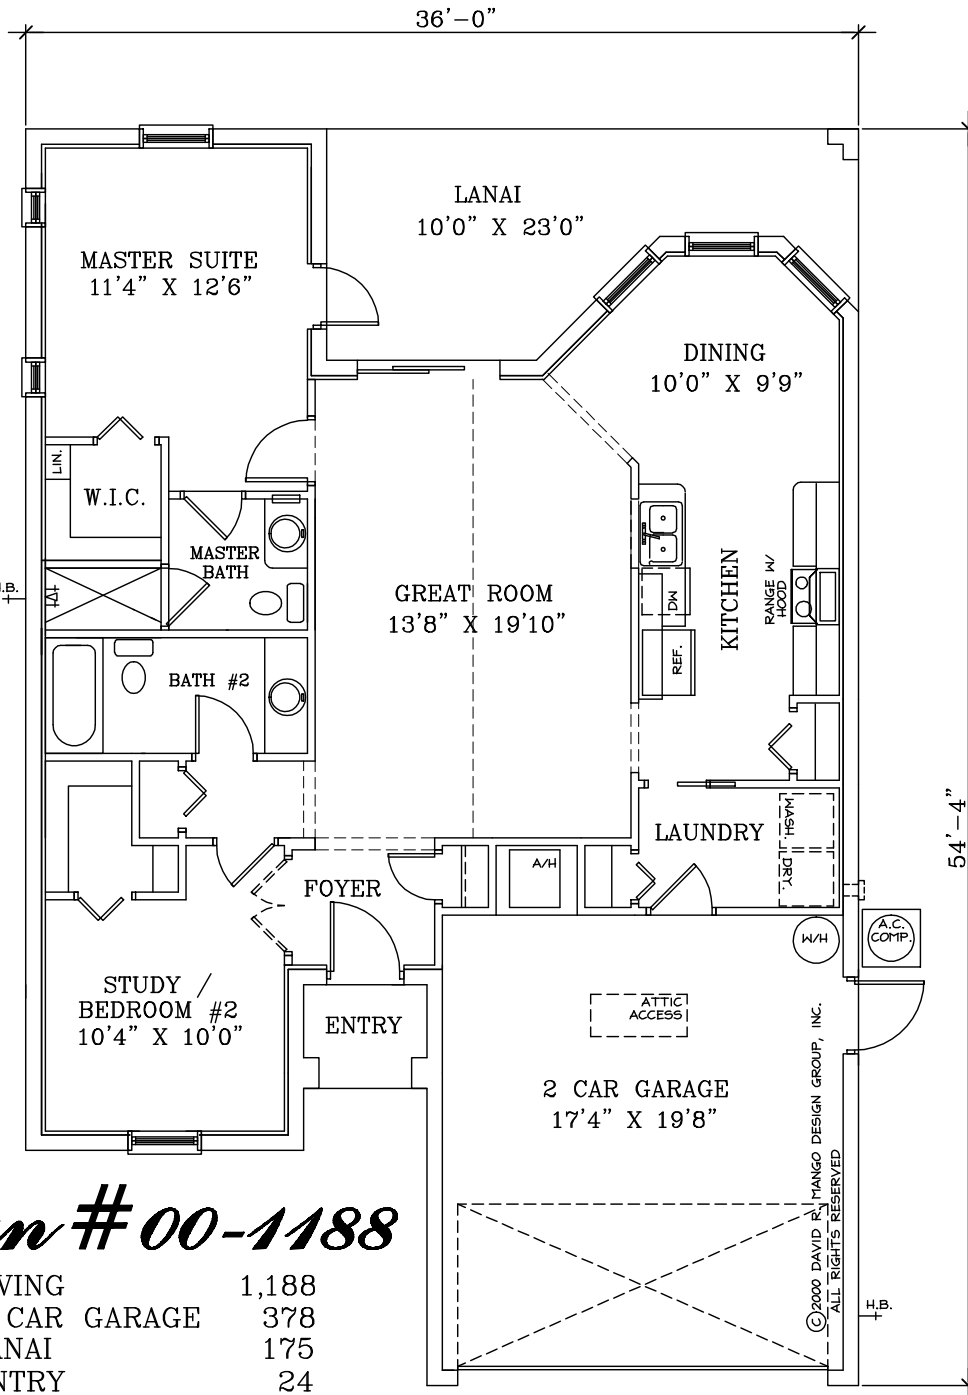

Plan # 00-1188

LIVING	1,188
2 CAR GARAGE	378
LANAI	175
ENTRY	24
TOTAL	1,765

©2000 DAVID R. MANGO DESIGN GROUP, INC.
ALL RIGHTS RESERVED